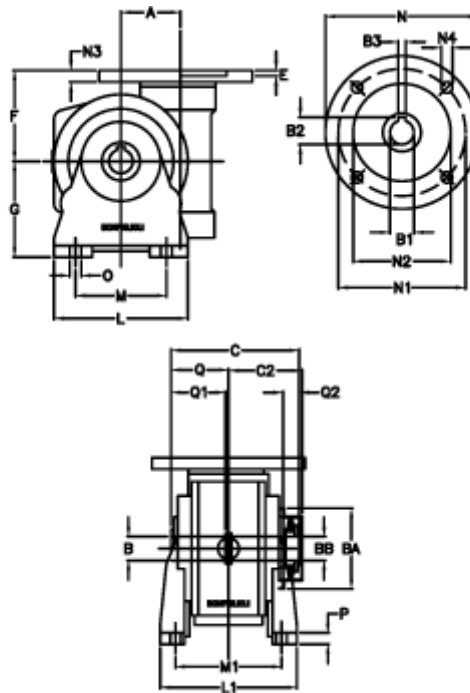

# Data Sheet

Article number: 390204402032336  
 Description: Worm Gear with Torque Limiter  
 VF 44-L2-V-20-P63B14

## Measures

a	= 44.60	C2	= 48	M1	= 81.0	Q	= 32.0
B	= 18	Description	= VF 44V-xx-63B14	N	= 90	Q1	= 32
B1 E7	= 11	E	= 2.0	N1	= 75	Q2	= 12
B2	= 12.8	F	= 65	N2	= 60		
B3 H9	= 4	g	= 72	N3	= 8.0		
BA	= 40	L	= 90	N4	= 5,5		
BB H7	= 11	L1	= 98.0	O	= 8.5		
C	= 79	m	= 52	P	= 10		